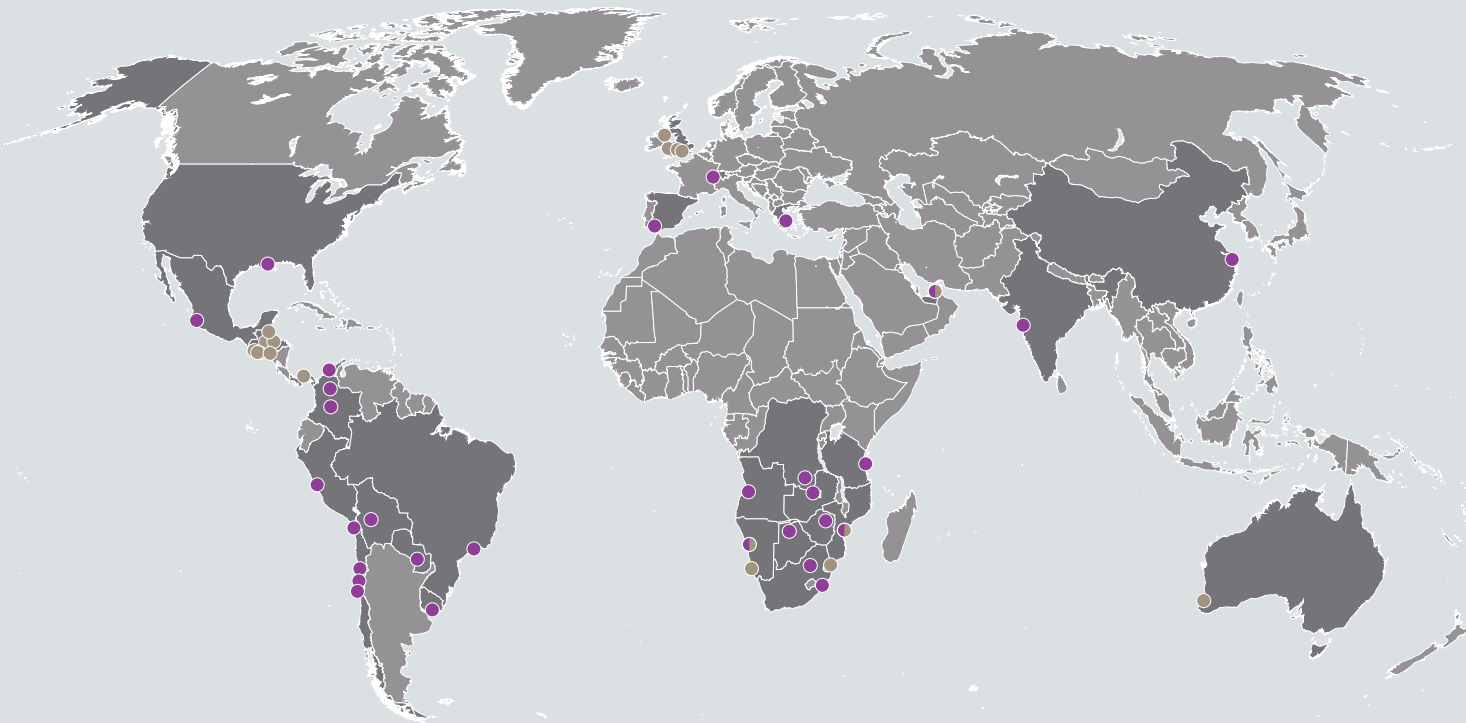

150M+
OF INVESTMENT (AUD)

► OUR GLOBAL NETWORK

● IMPALA TERMINALS ENERGY INFRASTRUCTURE

LATIN AMERICA

Belize
Loyola

El Salvador
Acajutla
Rasa

Guatemala
San Jose (2 terminals)
Santo Tomas (2 terminals)

Honduras
San Lorenzo
Tela

Panama
Colon

EUROPE & THE MIDDLE EAST

United Arab Emirates
Dubai

United Kingdom
Belfast
Milford Haven
Newport
Theale
Westerleigh

ASIA PACIFIC

Australia
Kwinana

AFRICA

Mozambique
Beira
Matola

Mexico
Manzanillo

Paraguay
Asunción

Peru
Callao

Uruguay
Montevideo*

NORTH AMERICA

USA
Burnside

EUROPE & THE MIDDLE EAST

Greece
Athens*

Spain
Huelva

Switzerland
Geneva*

United Arab Emirates
Dubai

ASIA PACIFIC

China
Shanghai*

India
Mumbai*

AFRICA

Angola
Lobito